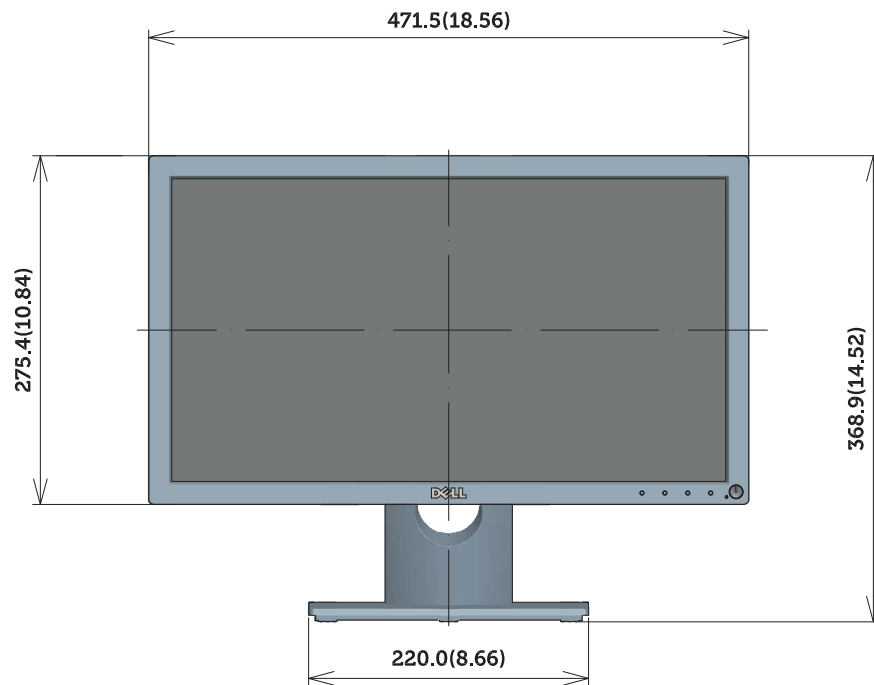

# SE1918HV Outline Dimension

Unit : mm(inch)  
 Dimension : Nominal  
 Drawing : Not to scale

# SE2018HV/SE2018HR Outline Dimension

Unit : mm(inch)  
Dimension : Nominal  
Drawing : Not to scale

# SE2218HV Outline Dimension

Unit : mm(inch)  
 Dimension : Nominal  
 Drawing : Not to scale