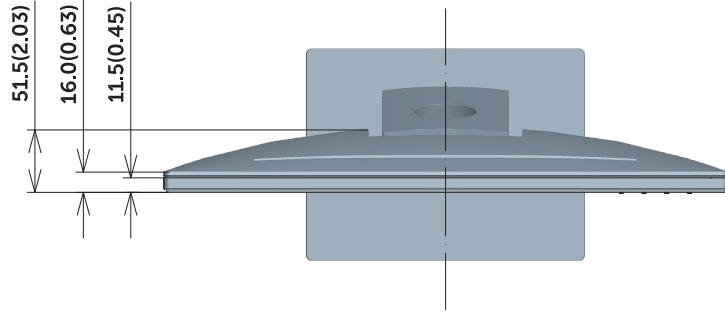

# SE1918HV Outline Dimension

Unit : mm(inch)  
 Dimension : Nominal  
 Drawing : Not to scale

# SE2018HV/SE2018HR Outline Dimension

Unit : mm(inch)  
Dimension : Nominal  
Drawing : Not to scale

# SE2218HV Outline Dimension

Unit : mm(inch)  
 Dimension : Nominal  
 Drawing : Not to scale