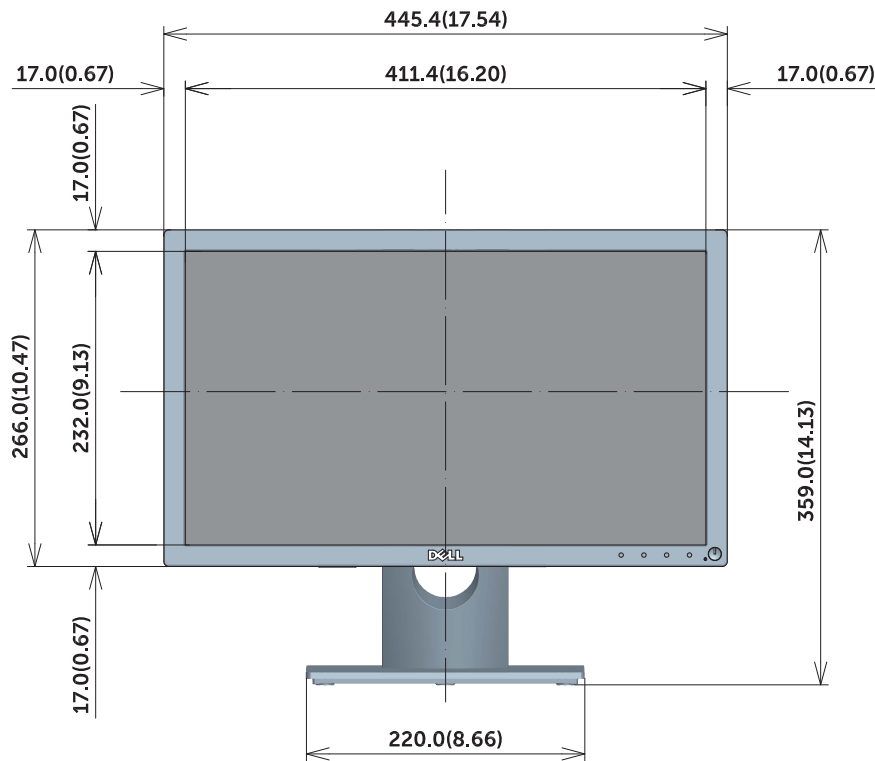

# SE1918HV Outline Dimension

Unit : mm(inch)  
 Dimension : Nominal  
 Drawing : Not to scale

# SE2018HV/SE2018HR Outline Dimension

Unit : mm(inch)  
Dimension : Nominal  
Drawing : Not to scale

# SE2218HV Outline Dimension

Unit : mm(inch)  
 Dimension : Nominal  
 Drawing : Not to scale